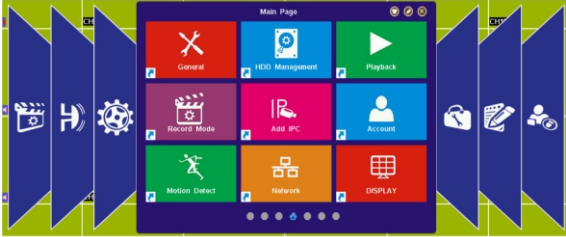

**HI-2408LE ( 8Video/4Audio DVR )**  
**All In One DVR ( Analoge,NVR,AHD)**

**Features**

- H.264 video compression.
- HDMI and VGA output at up to 1280×1024P.
- Dual-stream & Mobile Surveillance.
- Up to 4/8-ch synchronous playback.
- AHD/NVR/DVR Three-in-one

**Specifications**

Analog video input	8PCS BNC Port(Level: 1.0Vp-p, impedance : 75Ω)
Audio input	4PCS RCA Port(Level : 2.0Vp-p, impedance : 1kΩ)
HDMI output	1024x768, 1280*720, 1280x1024
CVBS output	1PCS BNC Port(Level: 1.0Vp-p, impedance : 75Ω)
VGA output	1024x768, 1280*720, 1280x1024
Audio output	1PCS RCA Port( line level , impedance : 1kΩ)
Multi-mode switch	Analog: 8CH*960H) , AHD: 8CH*720P IP: 8CH*720P; AHD+ Analog: 4CH*960H+4CH*720P
Video compress standard	H.264
Vdideo code resolution	CIF/D1/720P/960P
Playback resolution	1 CH AHD 720P@25fps, 4ch D1@100/120fps, 4ch 720P IPC@100/120fps
Video frame rate	NTSC: 1~30FPS/S; PAL: 1~25FPS/S
Video code rate	256kpbs/384Kbps/512Kbps/640kbps/768Kbps/1M/1.5M/2M/2.5M/3M/4M/5M/6M/8M
Recording Mode	Manual / Timer / Motion / Alarm / Remote
Audio compress standard	ADPCM
Audio code rate	16kpbs
Dual-stream	YES
Synchronously playback channels	1/4 CH
Mode	1*SATA
HDD capacity	support max 4TB HDD
Voice intercom	1PCS RCA Port(Level : 2.0Vp-p, impedance : 1kΩ)
Internet port	1PCS RJ45 10M / 100M adaptive Ethernet Interface
Serial port & PTZ control	1PCS RS485
USB port	2*USB2.0
Alarm input	No
Alarm output	No
Power supply	DC12V
Power consumption(without HDD)	≤12W
Work temperature & humidity	-10°C-- +55°C & Up To 90%
Weight & Dimensions	0.86kg , 255*215*45 cm

**Rear Panel**

- 1- Video in
- 2- Video out
- 3- VGA interface
- 4- Audio in
- 5- Network interface
- 6- HDMI interface
- 7- USB interface
- 8- RS-485
- 9- DC12 V

Download APP

iOS

Android